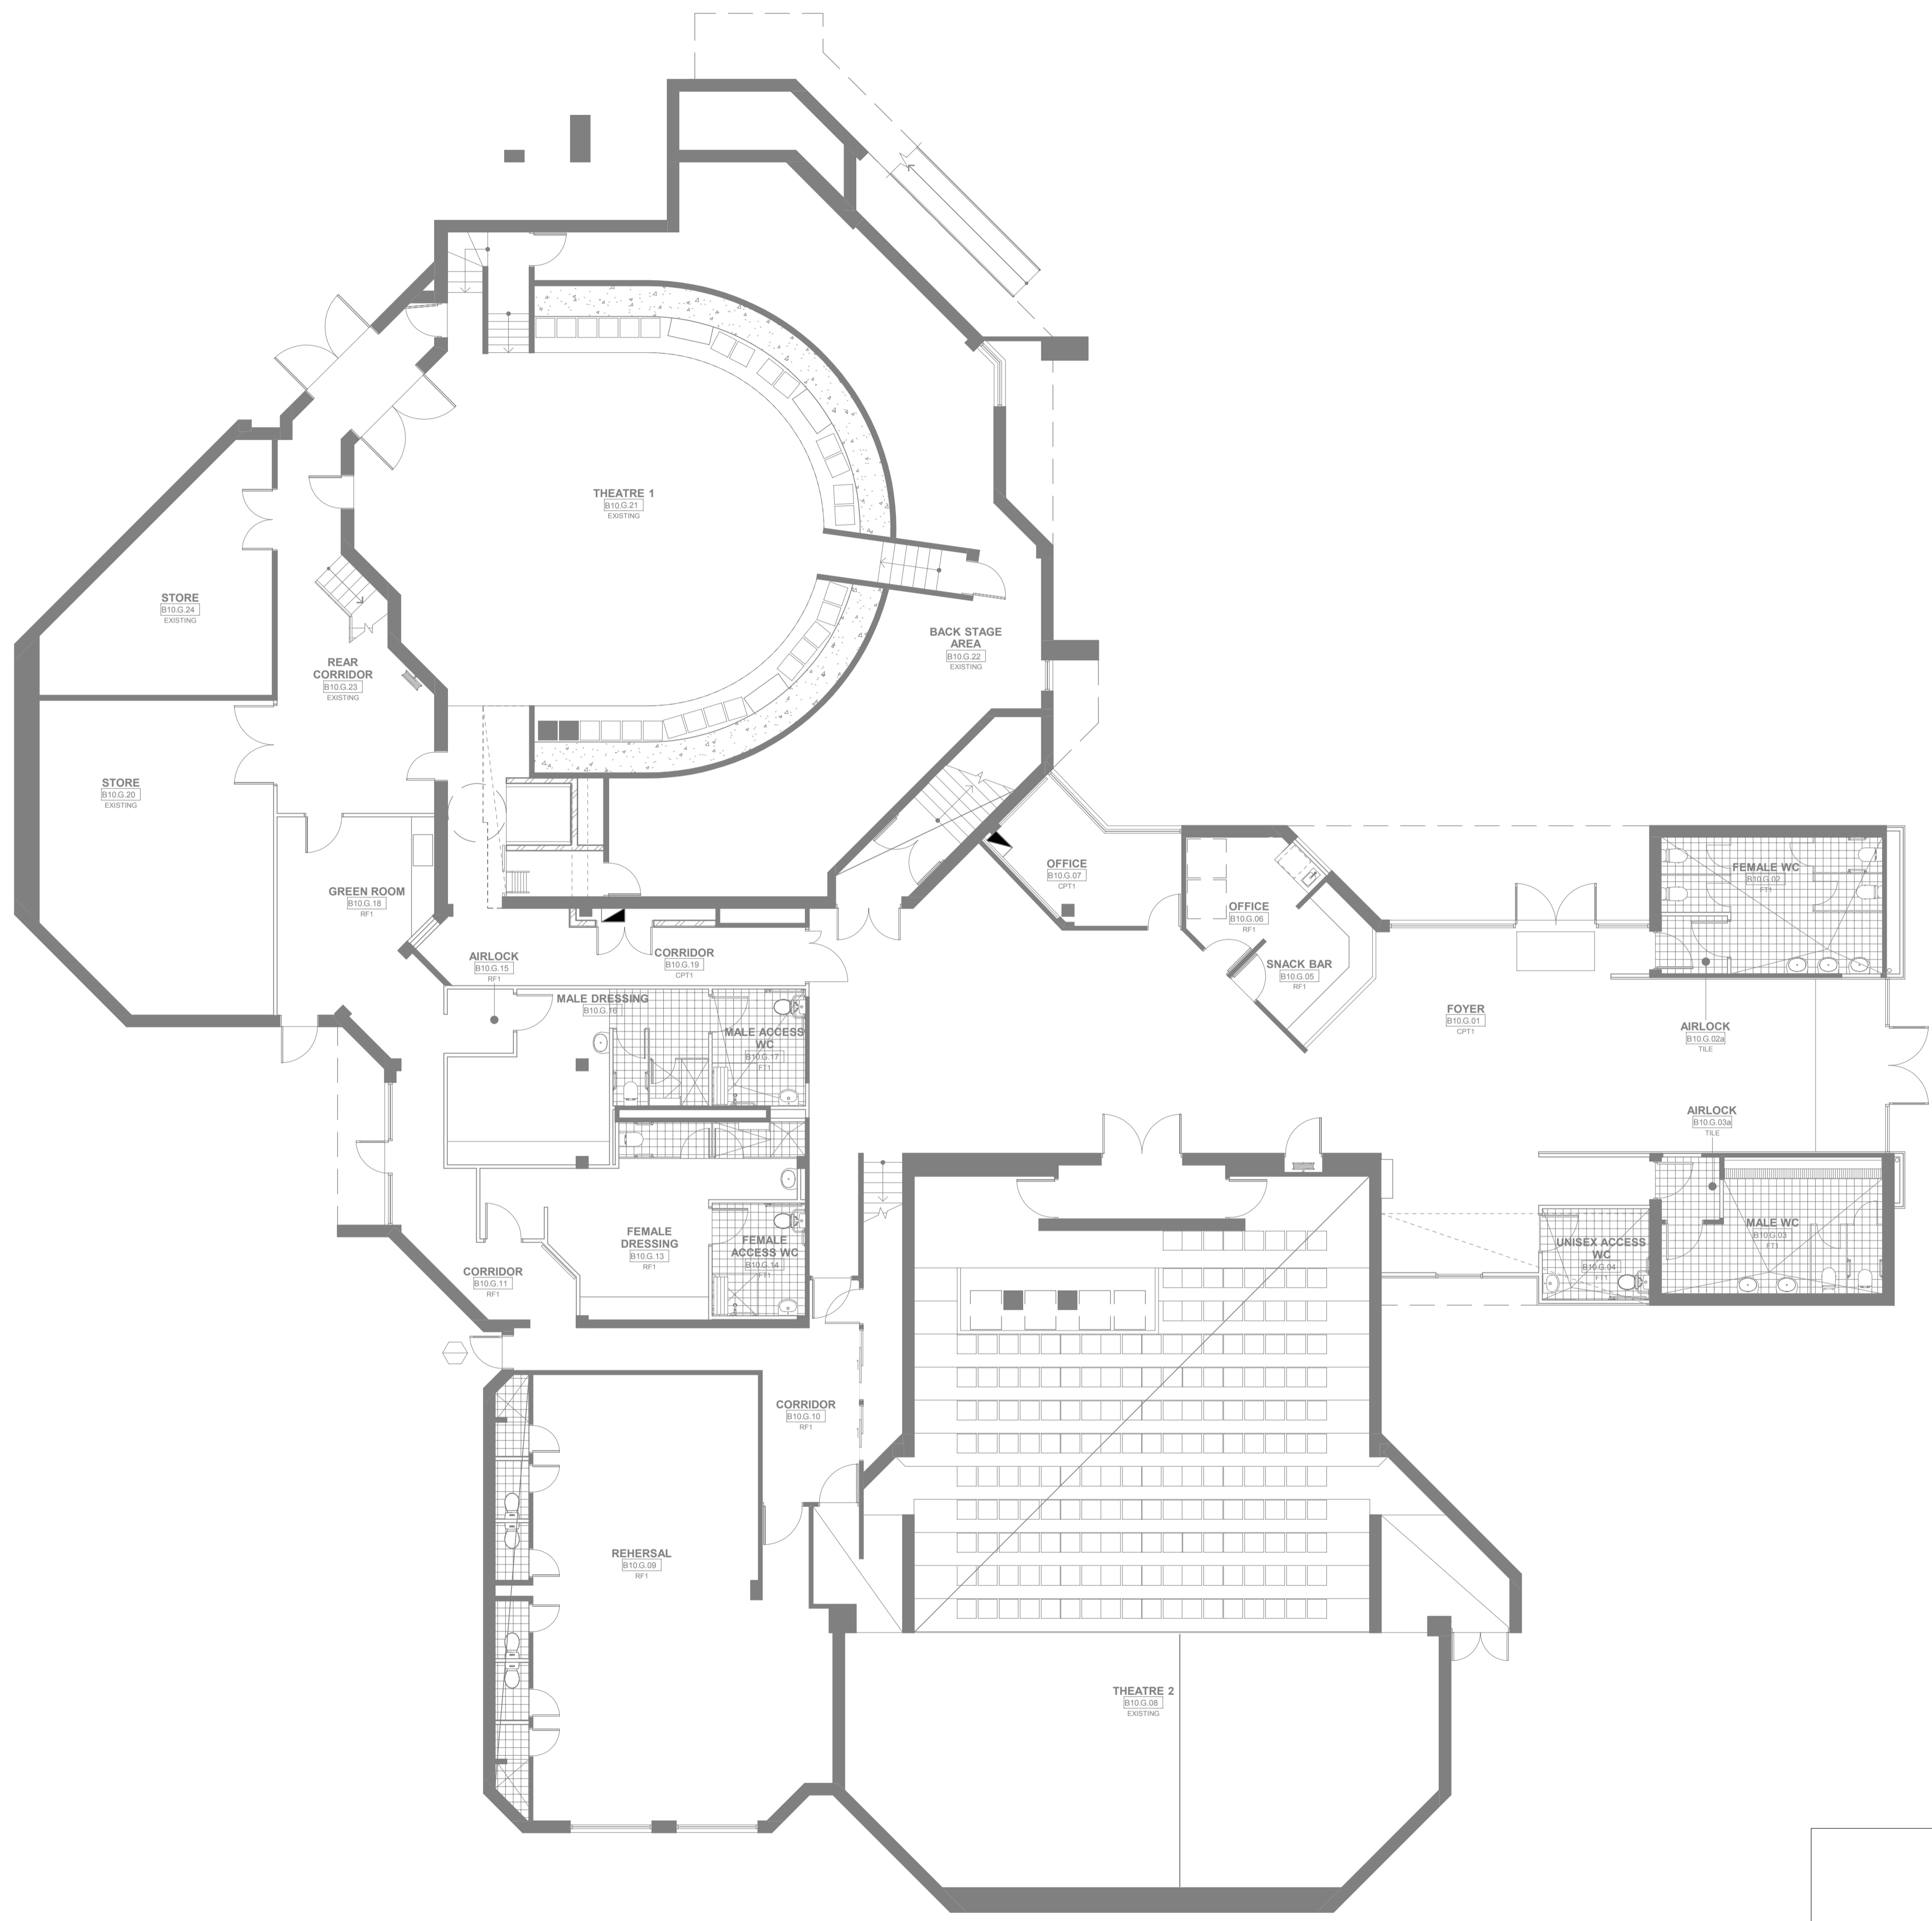

D

C

B

A

TITLE			
SIZE	CAGE CODE	DWG NO	REV
A1			
SCALE		SHEET	

12

11

10