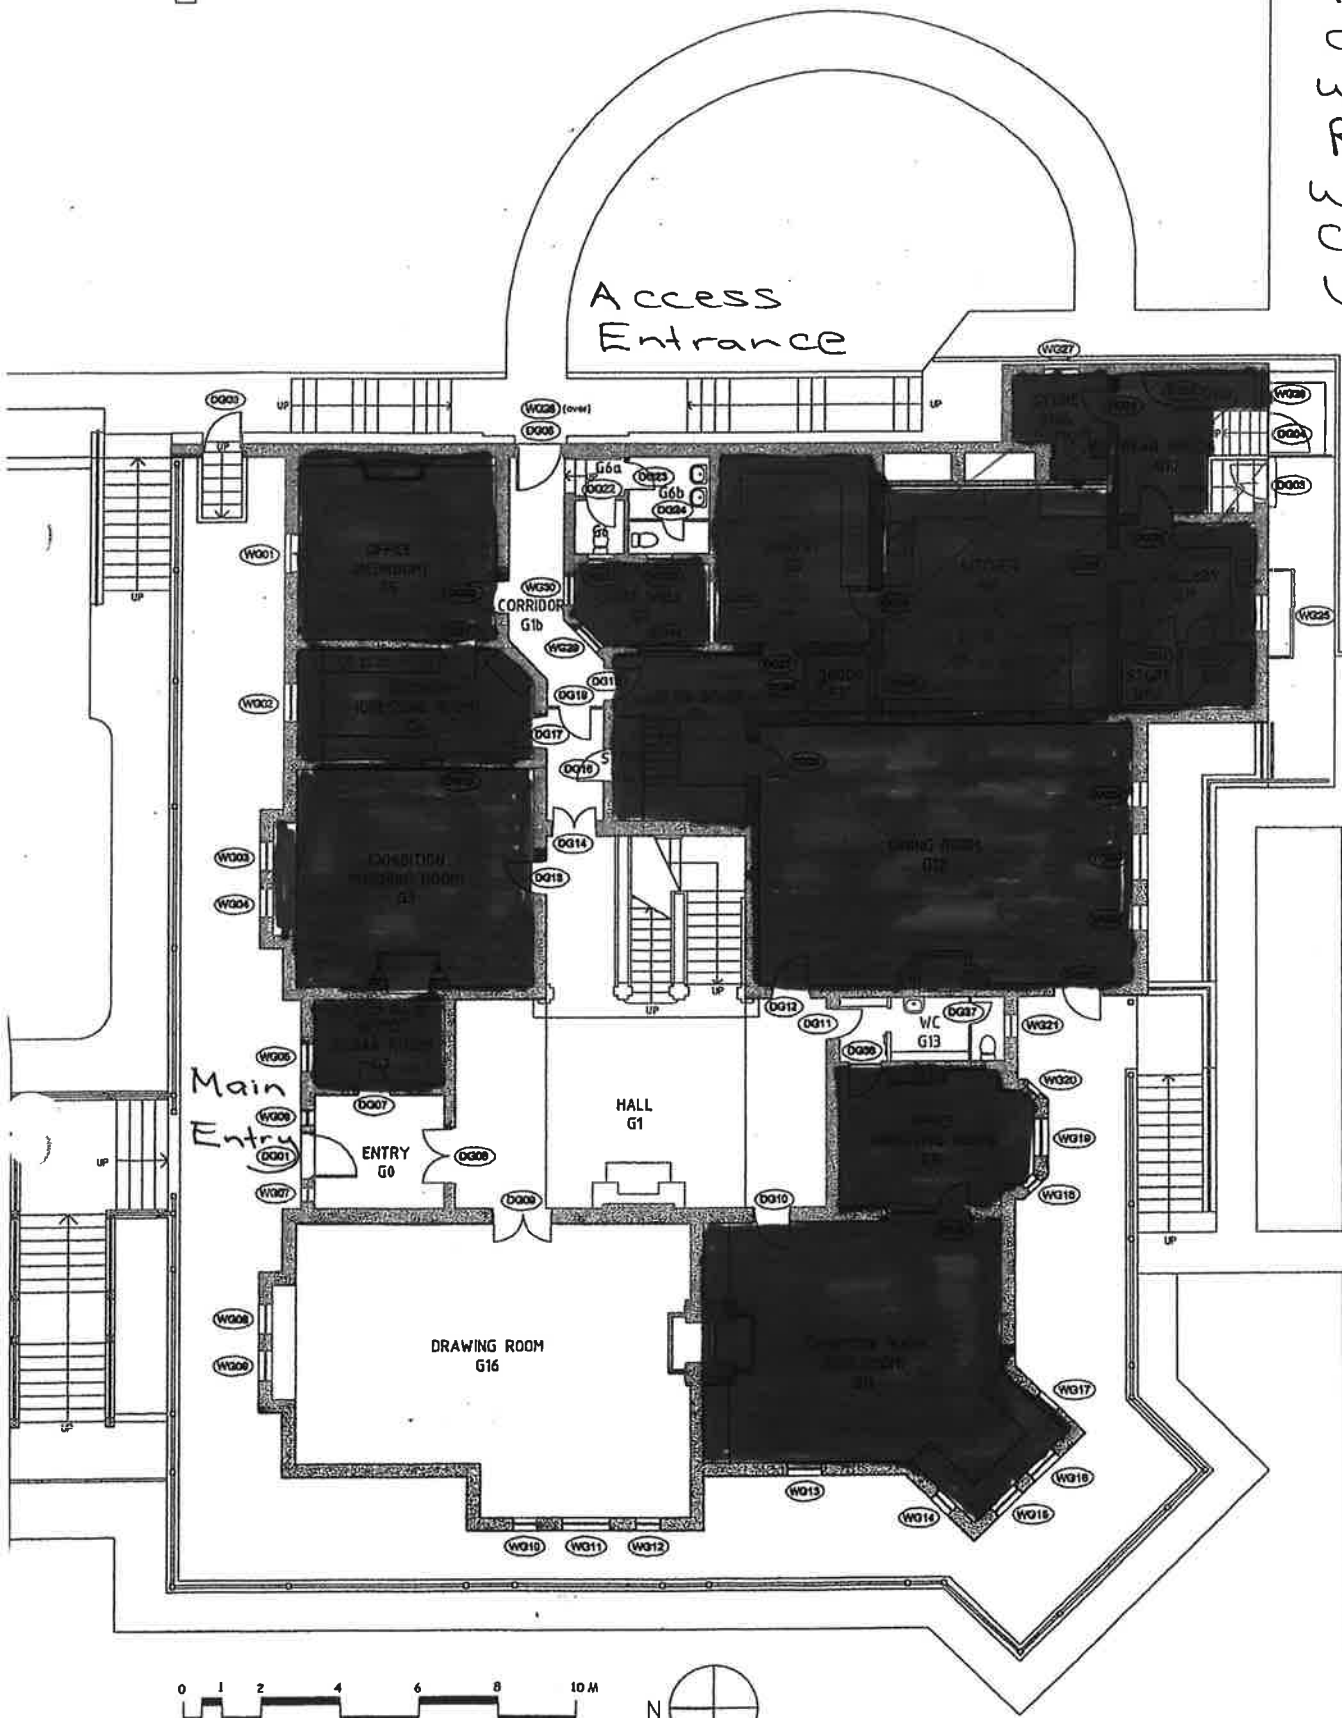

# Urrbrae House Ground Floor

Access  
via  
Gate 3  
on  
Waite  
Road,  
Waite  
Campus,  
Urrbrae  
for -  
=

Access  
Entrance

Accessible  
Parking

Access  
toilet  
adjacent  
access  
parking  
space

Main entrance via Walter  
Young Avenue, off Fullarton  
Road, Urrbrae

Urrbrae House Lower Ground Floor

Access by stairs only (due to heritage nature of building)

## Floor Plans

July 2007	1200
-----------	------