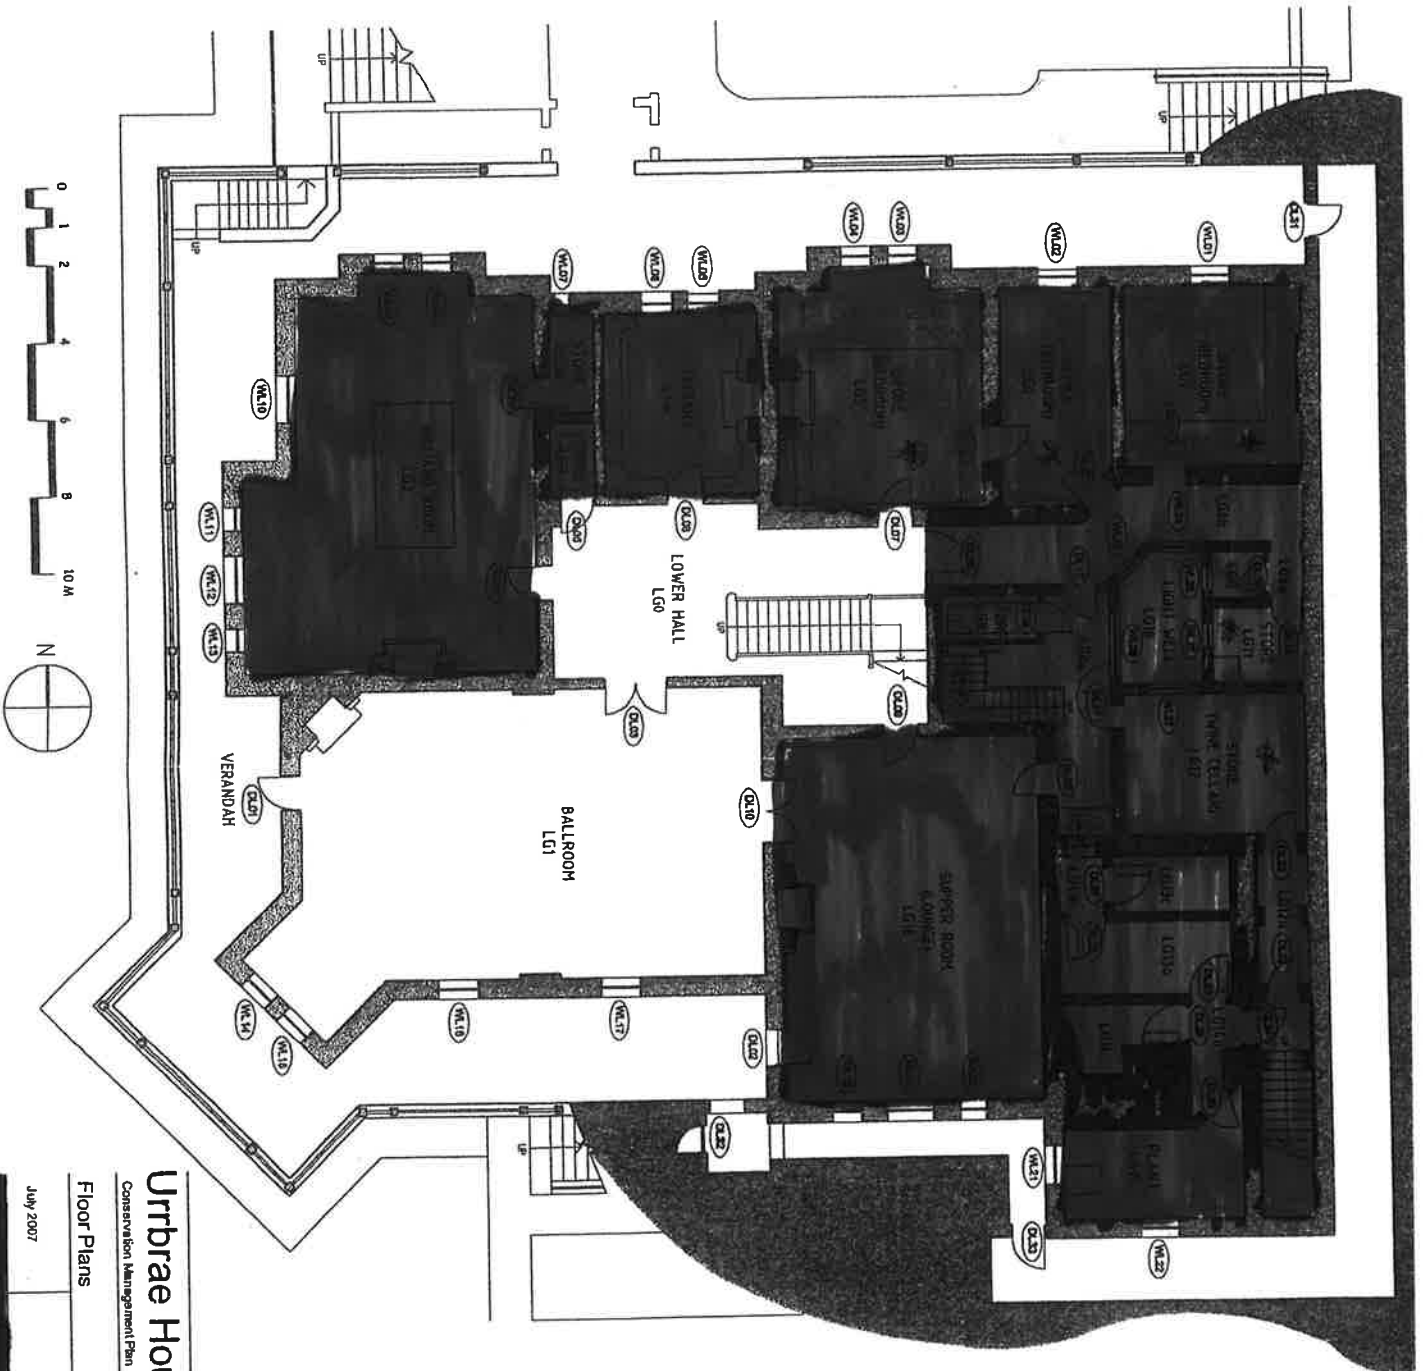

# Urrbrae House Ground Floor

Access  
via  
Gate 3  
on  
Waite  
Road,  
Waite  
Campus,  
Urrbrae  
for -  
=

Access  
Entrance

Accessible  
Parking

Access  
toilet  
adjacent  
access  
parking  
space

Main entrance via Walter  
Young Avenue, off Fullarton  
Road, Urrbrae

Urrbrae House Lower Ground Floor

Access by stairs only (due to heritage nature of building)

## Floor Plans

July 2007	1200
-----------	------