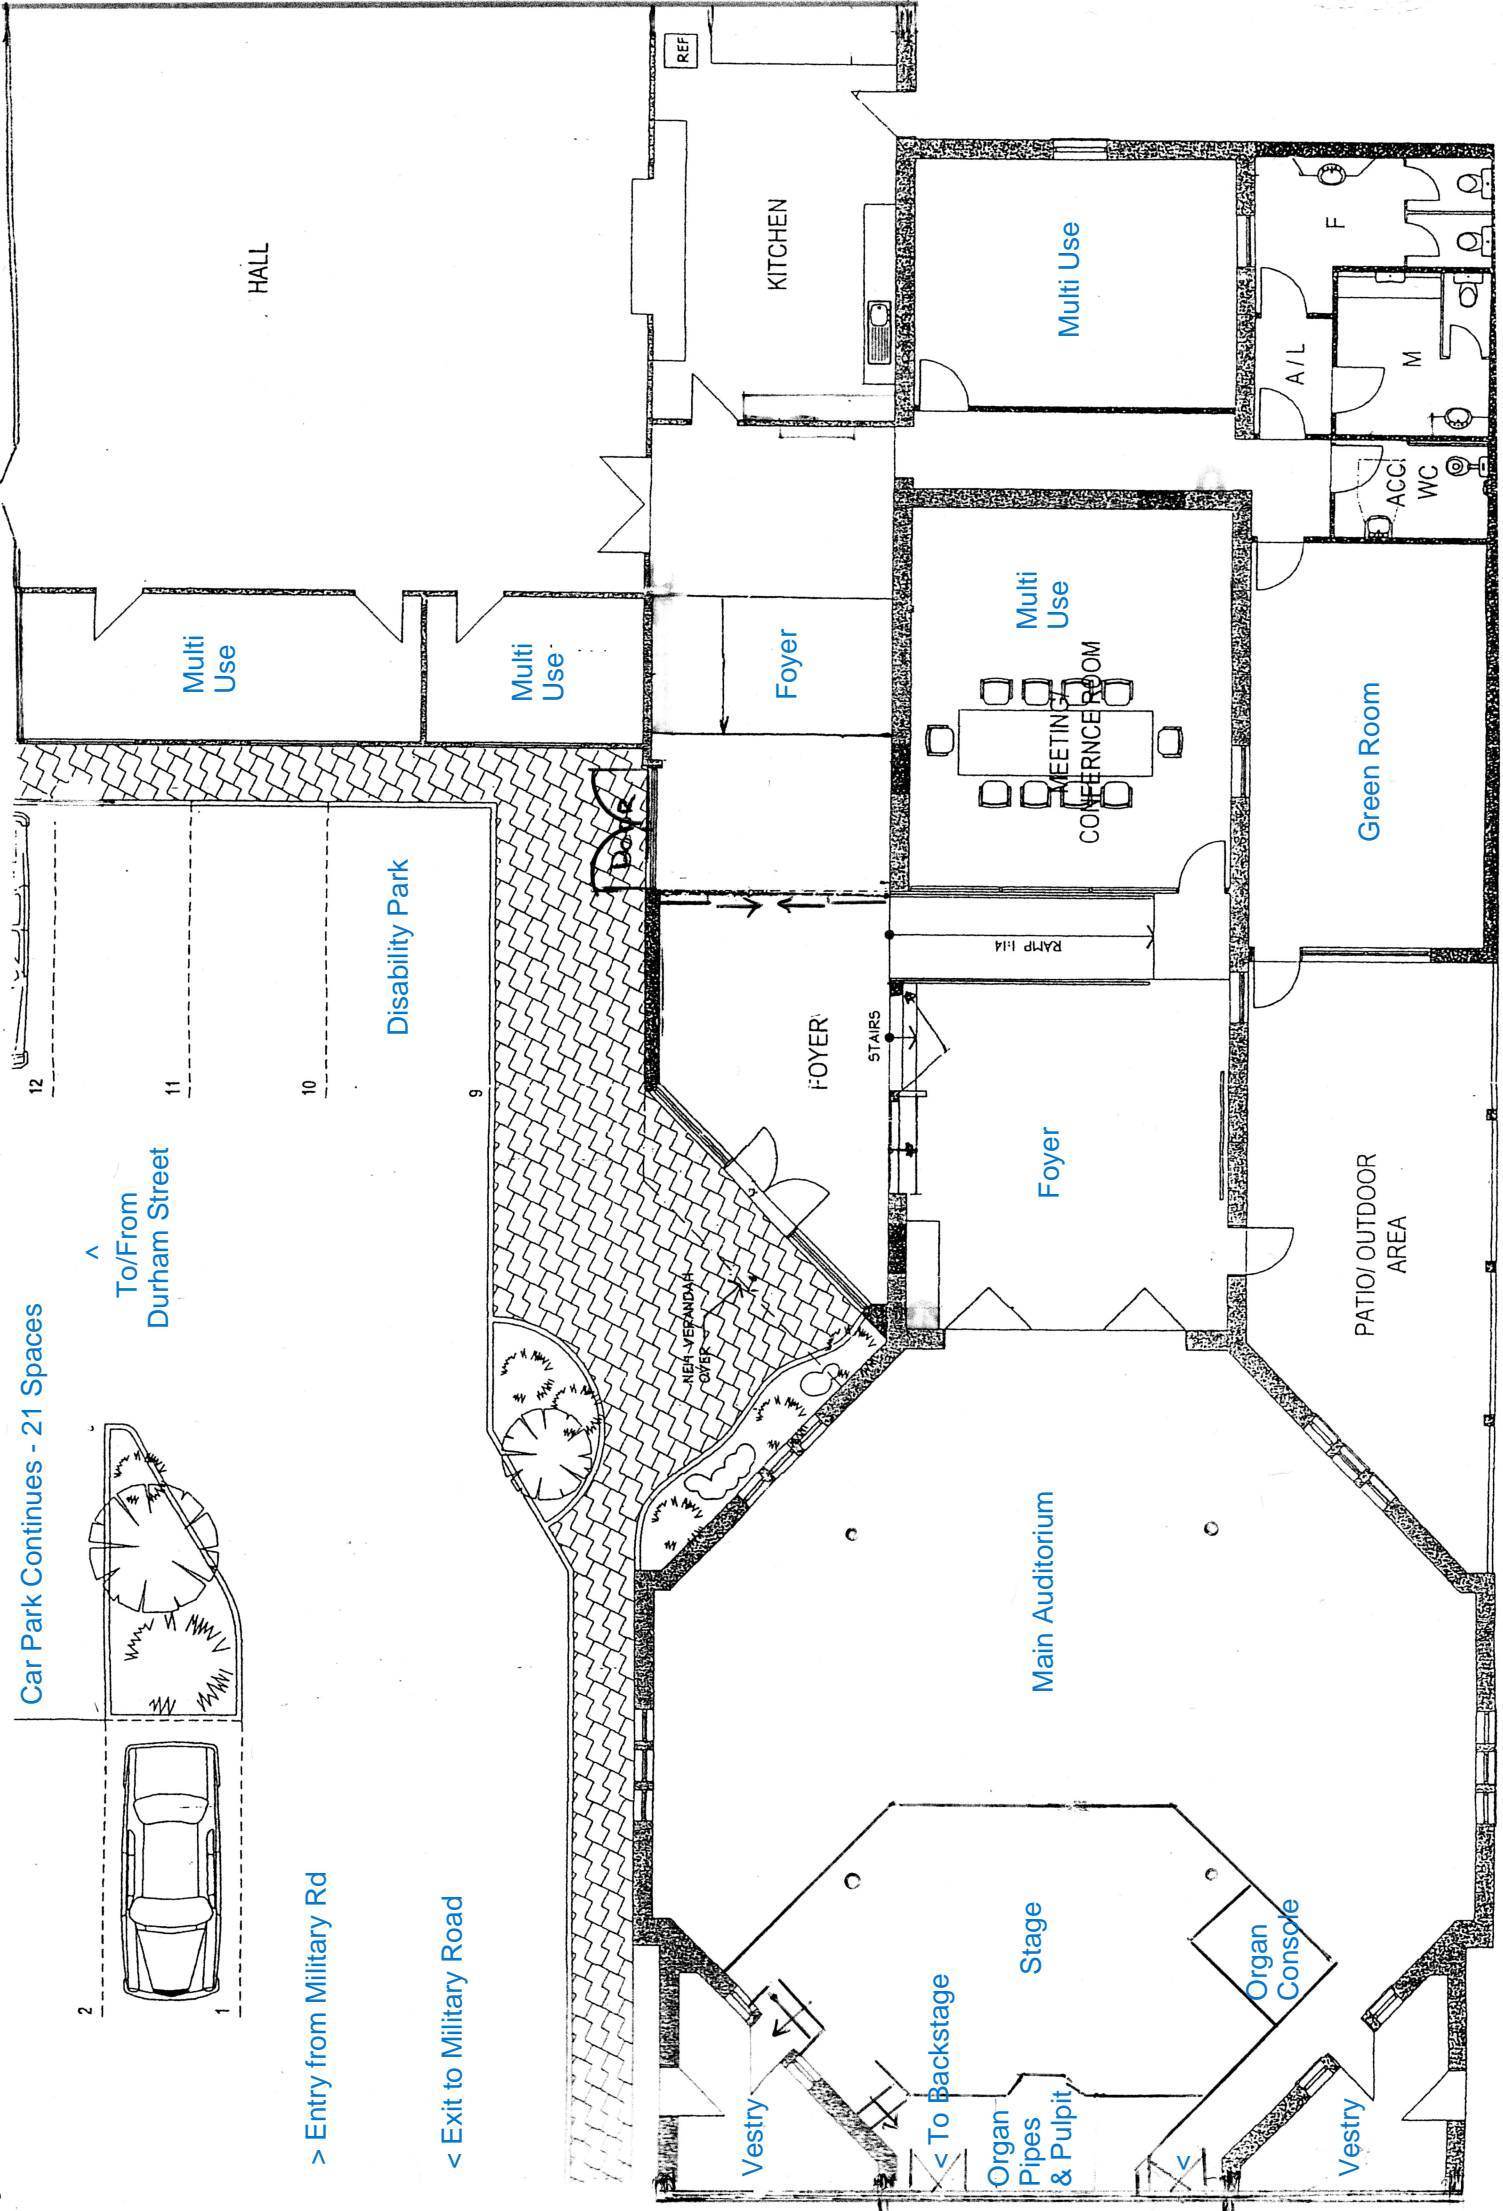

Car Park Continues - 21 Spaces

1 2

To/From Durham Street

> Entry from Military Rd

< Exit to Military Road

HALL

Multi Use

Multi Use

Foyer

Multi Use

Multi Use

Green Room

MEETING ROOM
CONFERENCE ROOM

FOYER

Foyer

Main Auditorium

PATIO/OUTDOOR AREA

Vestry

< To Backstage

Stage

Organ Console

Vestry

KITCHEN

REF