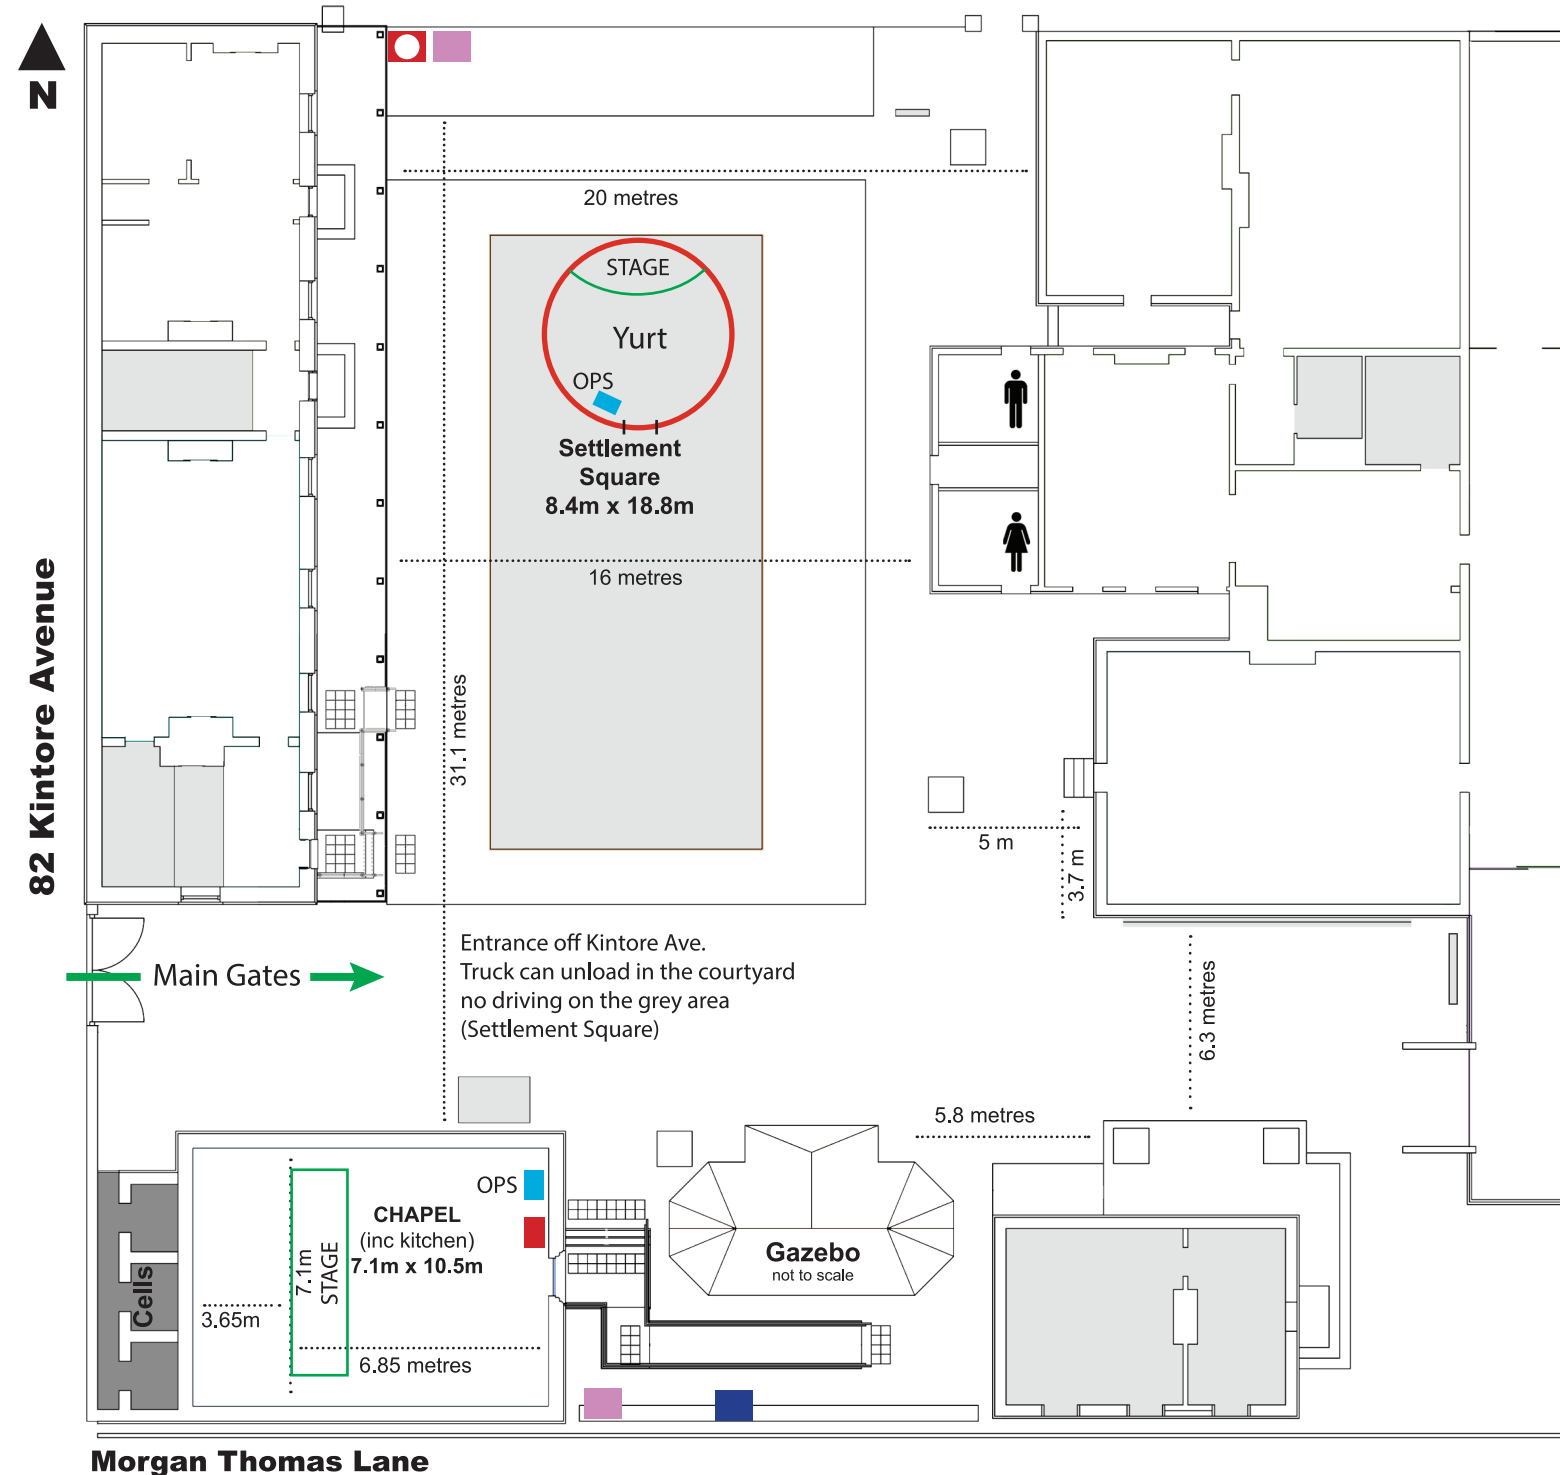

# Migration Museum Site Map courtyard and chapel measurements

Toilets and access ramps

- Water tap
- Power
- Fire Hose
- Fire extinguishers

Entrance open 24 hrs